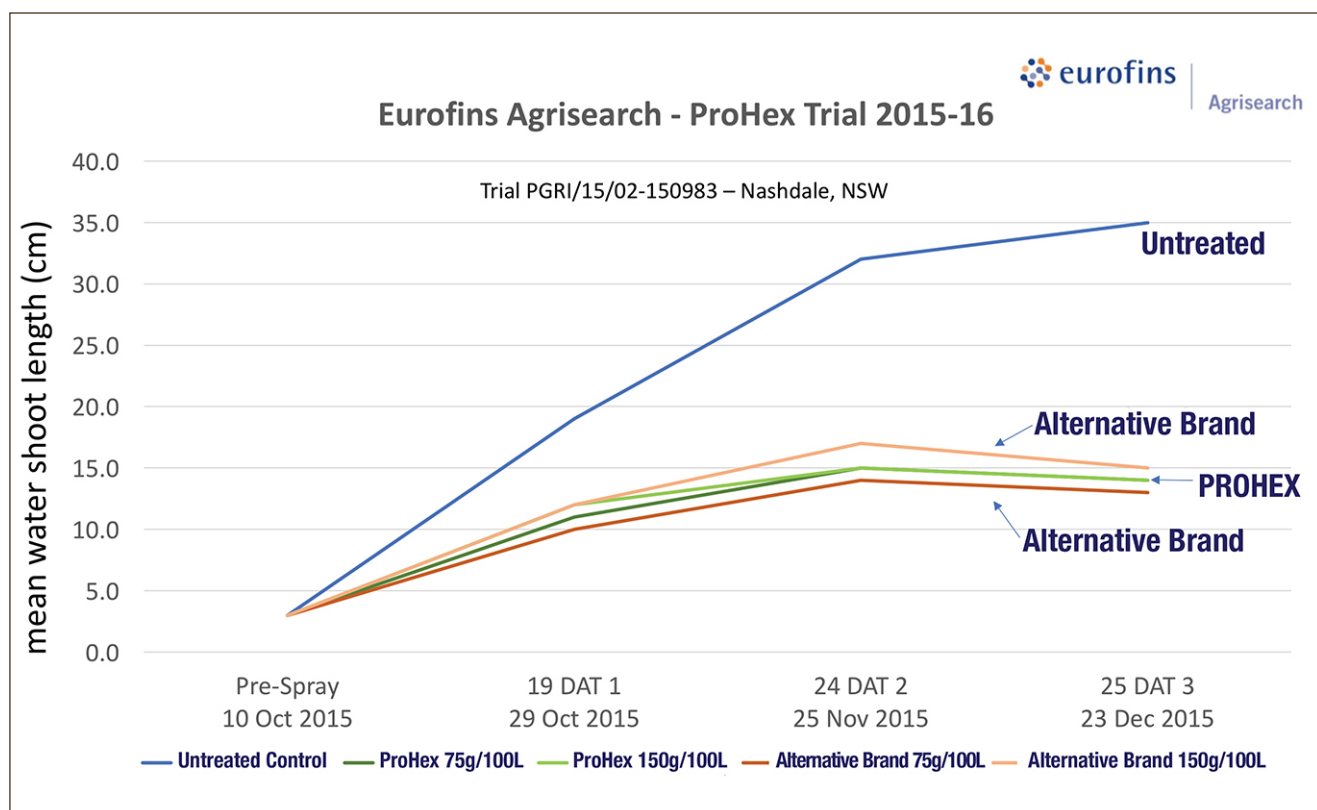

PROHEX

PLANT GROWTH REGULATOR

ACTIVE CONSTITUENT: 100 g/kg PROHEXADIONE-CALCIUM

For the reduction of shoot growth in apples and cherries

Agrinote

- Your **PROHEX**adione calcium alternative
- Easy to use - new formulation with built-in buffer
- Proven - independent research and registration trials

Richard Milne: 0438 785 648
rmilne@agritrading.com.au

Ryan Wood: 0439 563 833
Rwood@agritrading.com.au

Rich Focken: 0401 845 047
rfocken@agritrading.com.au